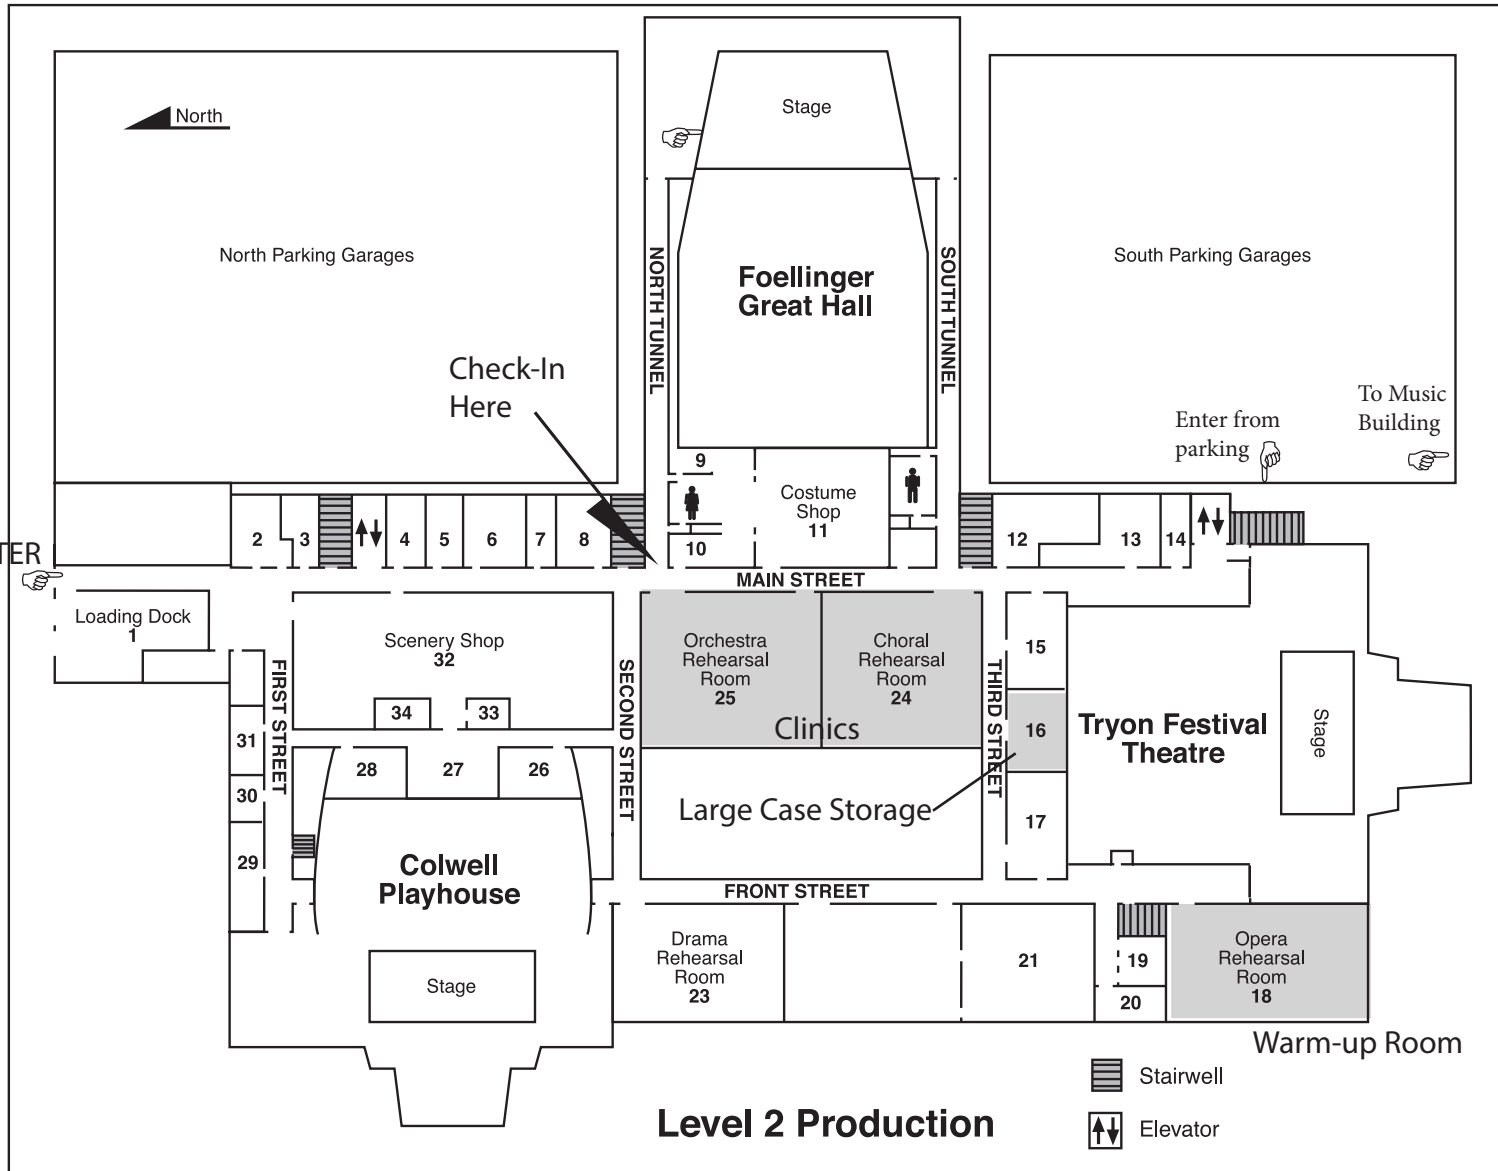

Krannert Center for the Performing Arts - Level 2

Level 2 - Production

- 1. Loading Dock**
- 3. Attendant Break Room
- 4. Catering Office
- 5. Lighting Office
- 6. Prop Shop
- 7. Events Office
- 8. Production Office
- 9. Great Hall Dressing Rooms**
- 11. Costume Shop**
- 12. Audio Offices**
- 15. Festival Women's Dressing Room
- 16. Festival Green Room
- 17. Festival Men's Dressing Room
- 18. Opera Rehearsal Room
- 19. Festival Star Dressing Rooms
- 21. Dance Rehearsal Dressing Rooms
- 23. Drama Rehearsal Room**
- 24. Choral Rehearsal Room**
- 25. Orchestra Rehearsal Room**
- 26. Playhouse Men's Dressing Room
- 27. Playhouse Green Room
- 28. Playhouse Women's Dressing Room
- 29. Studio Men's Dressing Room
- 31. Studio Women's Dressing Room
- 32. Scene Shop**
- 33. Technical Director Offices
- 34. Krannert Store